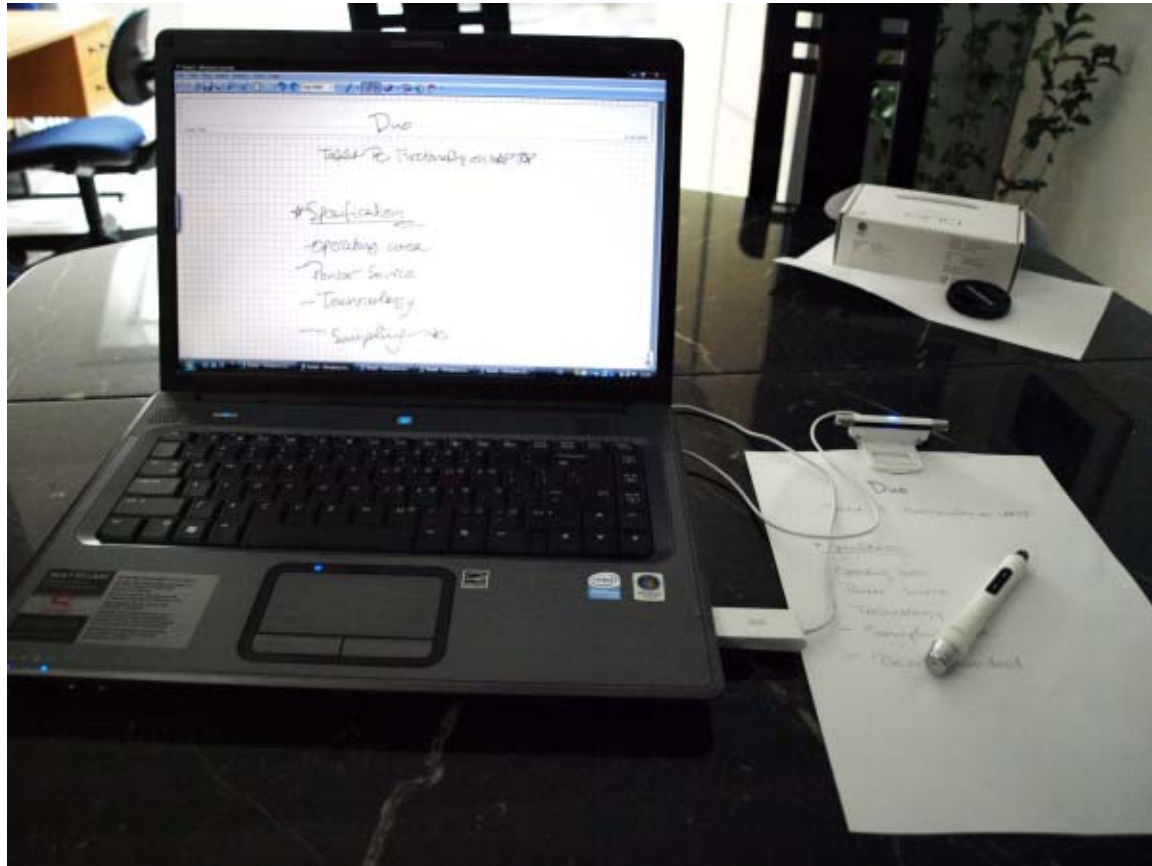

Application 2

Word (Handwriting Recognition)

Application 3

Power Point

Application 3

🌐 Hand Note → Digital

Other Applications

Attaching captured
image via e-mail

Product Features

- Monitor screen pen touch
- Pen mouse operating
- Max 15.4" Wide operating size
- Slim & stylish design
- Low power consumption with Cell battery
- Tablet PC competitiveness
- Windows Vista Ink verifcated digital pen
- Windows Vista & XP compatibility