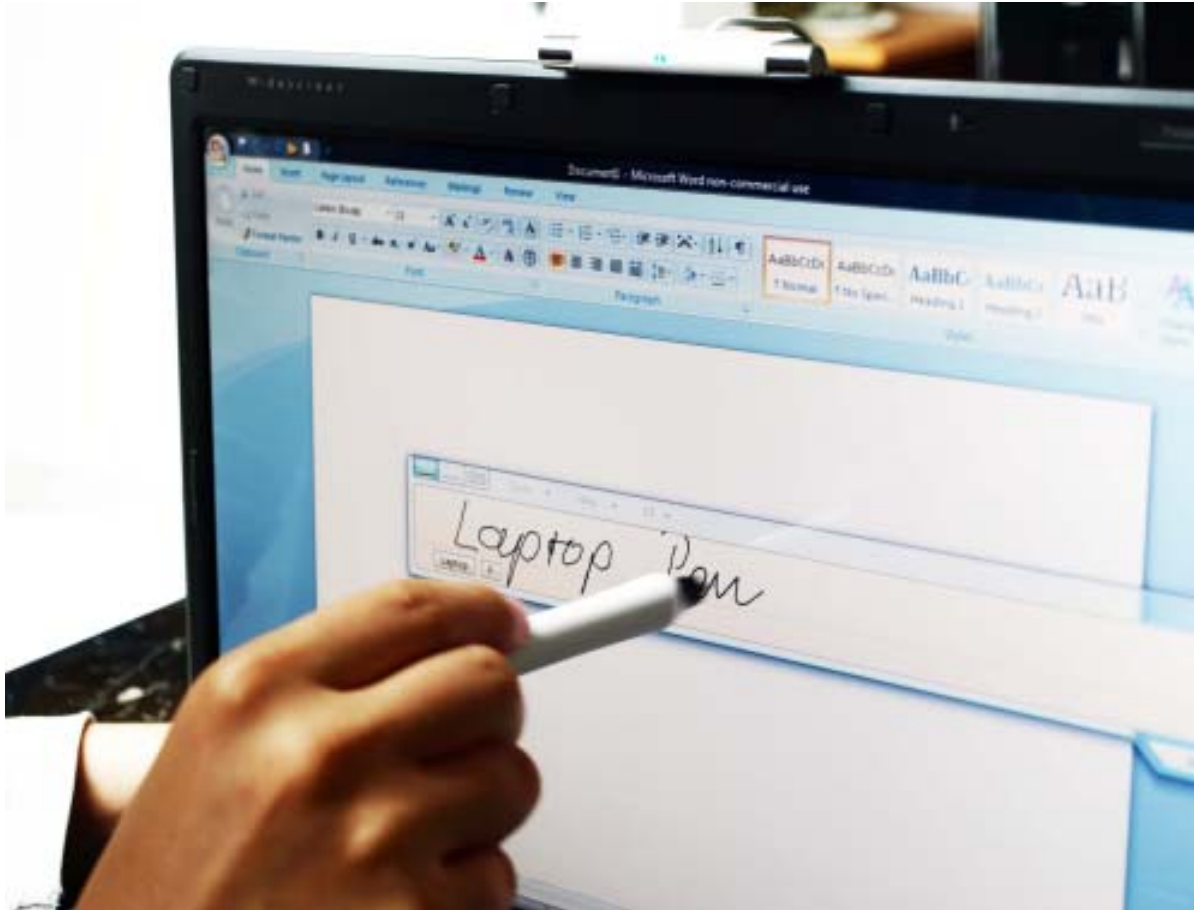

DUO

Innovative tablet solution
for **laptop**

Product

Station (USB)

Wireless Pen

CD SW

Application 1

Graphic

Application 2

Word (Handwriting Recognition)

Application 3

Power Point

Application 3

🌐 Hand Note → Digital

Other Applications

Attaching captured
image via e-mail

Product Features

- Monitor screen pen touch
- Pen mouse operating
- Max 15.4" Wide operating size
- Slim & stylish design
- Low power consumption with Cell battery
- Tablet PC competitiveness
- Windows Vista Ink verifcated digital pen
- Windows Vista & XP compatibility