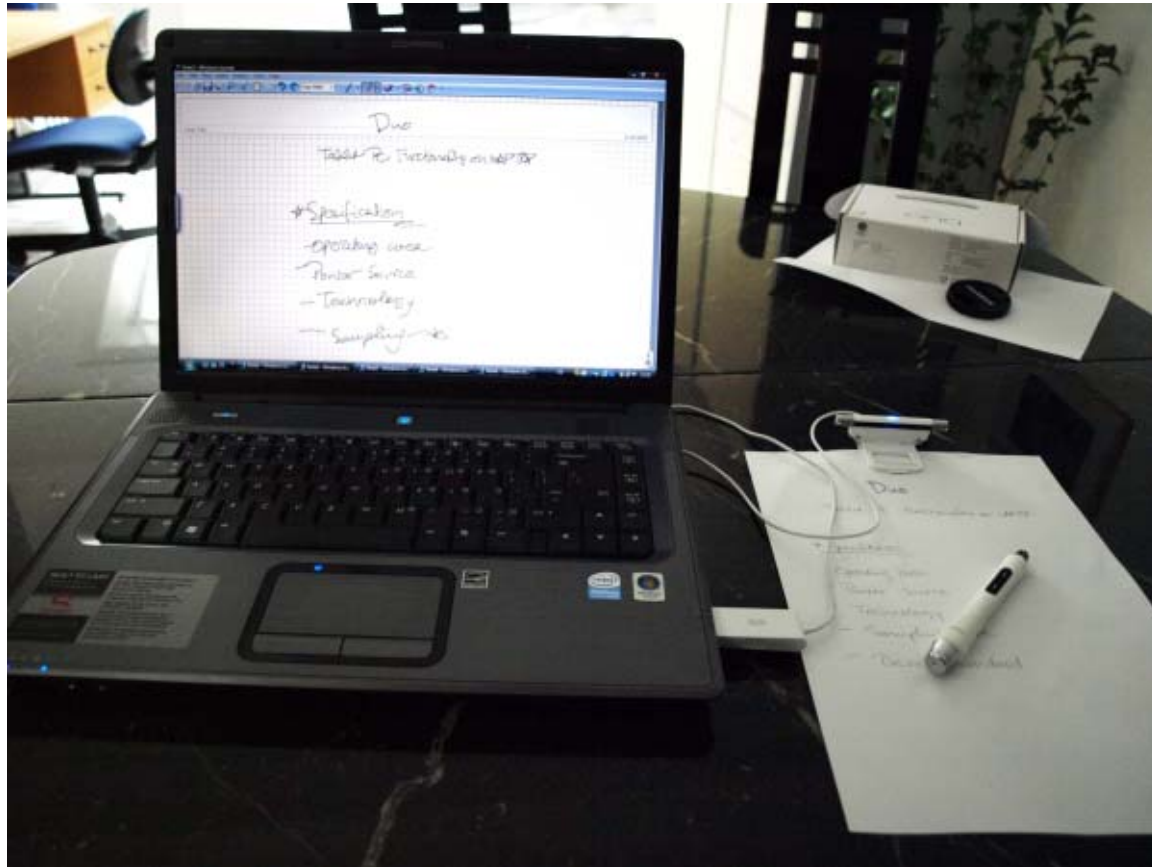

Application 1

Graphic

Application 2

Word (Handwriting Recognition)

Application 3

Power Point

Application 3

🌐 Hand Note → Digital

Other Applications

Attaching captured
image via e-mail

Sending
handwriting
characters via
Outlook mail

MSN Ink Chatting

MS Office
Annotation
(PPT, WORD,
EXCEL, etc)

Product Features

> DUO pen supporting software

Product Features

- Monitor screen pen touch
- Pen mouse operating
- Max 15.4" Wide operating size
- Slim & stylish design
- Low power consumption with Cell battery
- Tablet PC competitiveness
- Windows Vista Ink verifcated digital pen
- Windows Vista & XP compatibility